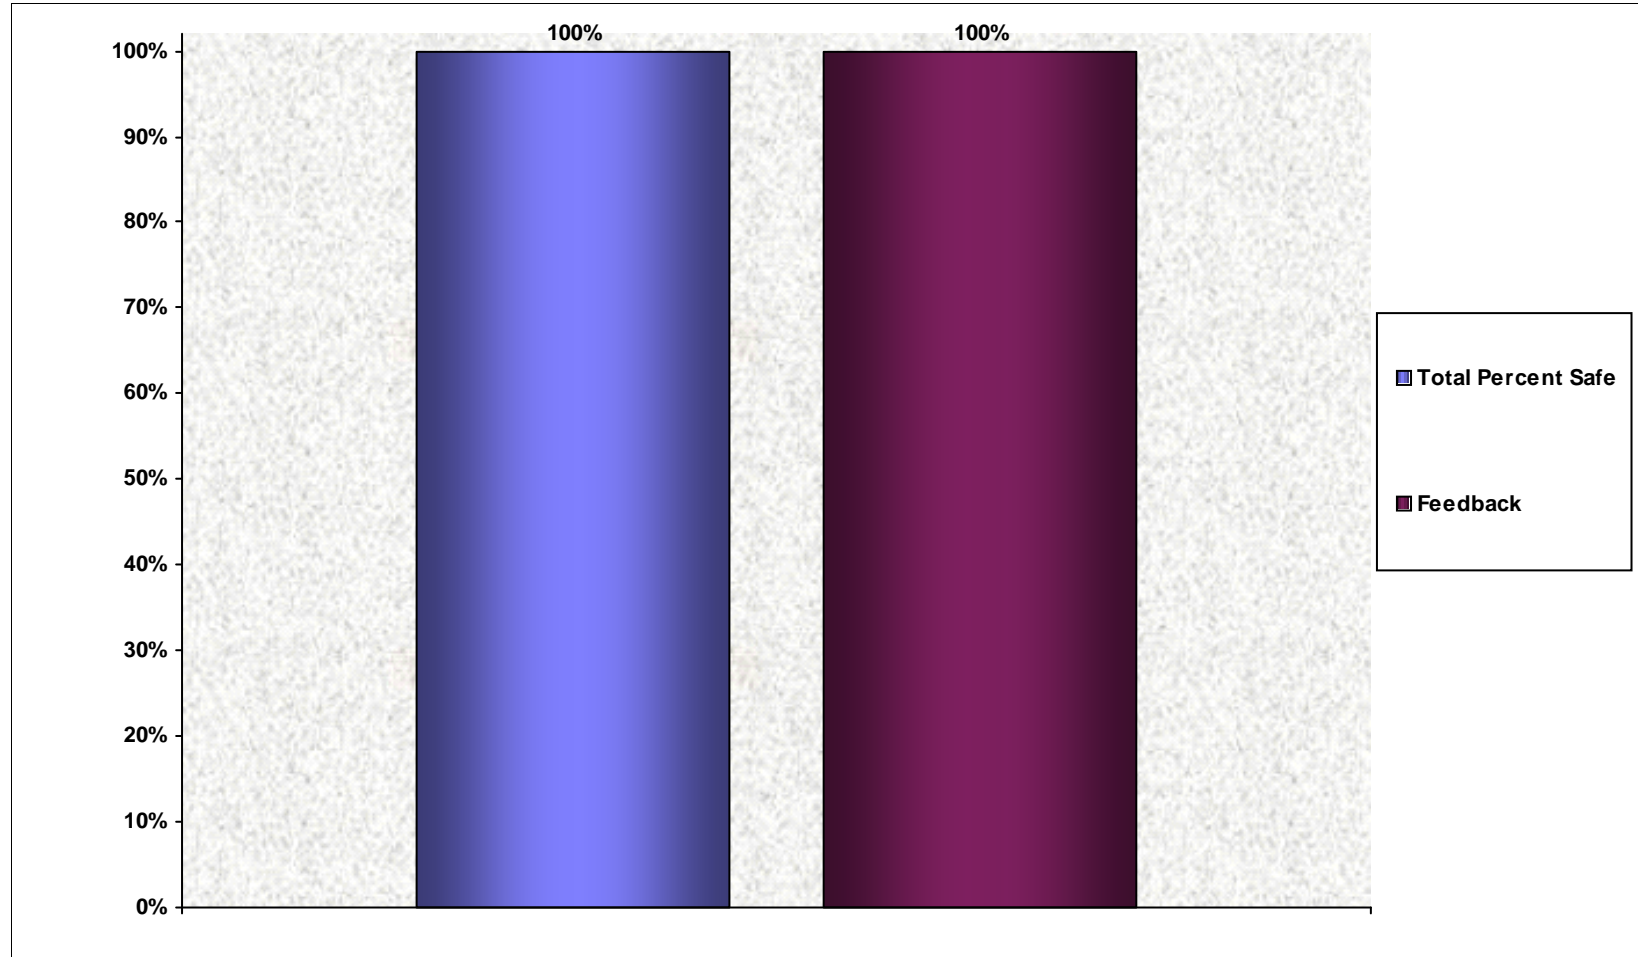

Overall Percent Safe

Total Cards: 5
Total Behaviors Observed: 152
Percentage of Safe Cards: 100%
23-Jan-12

Copyright 1998 Moreno & Associates, Inc.

Location: Offshore/Harvey/Ankor Energy
Personnel Observed: DII, Pneu Elect, Contractor
For the Dates 1/1/2011 Through 12/31/2011